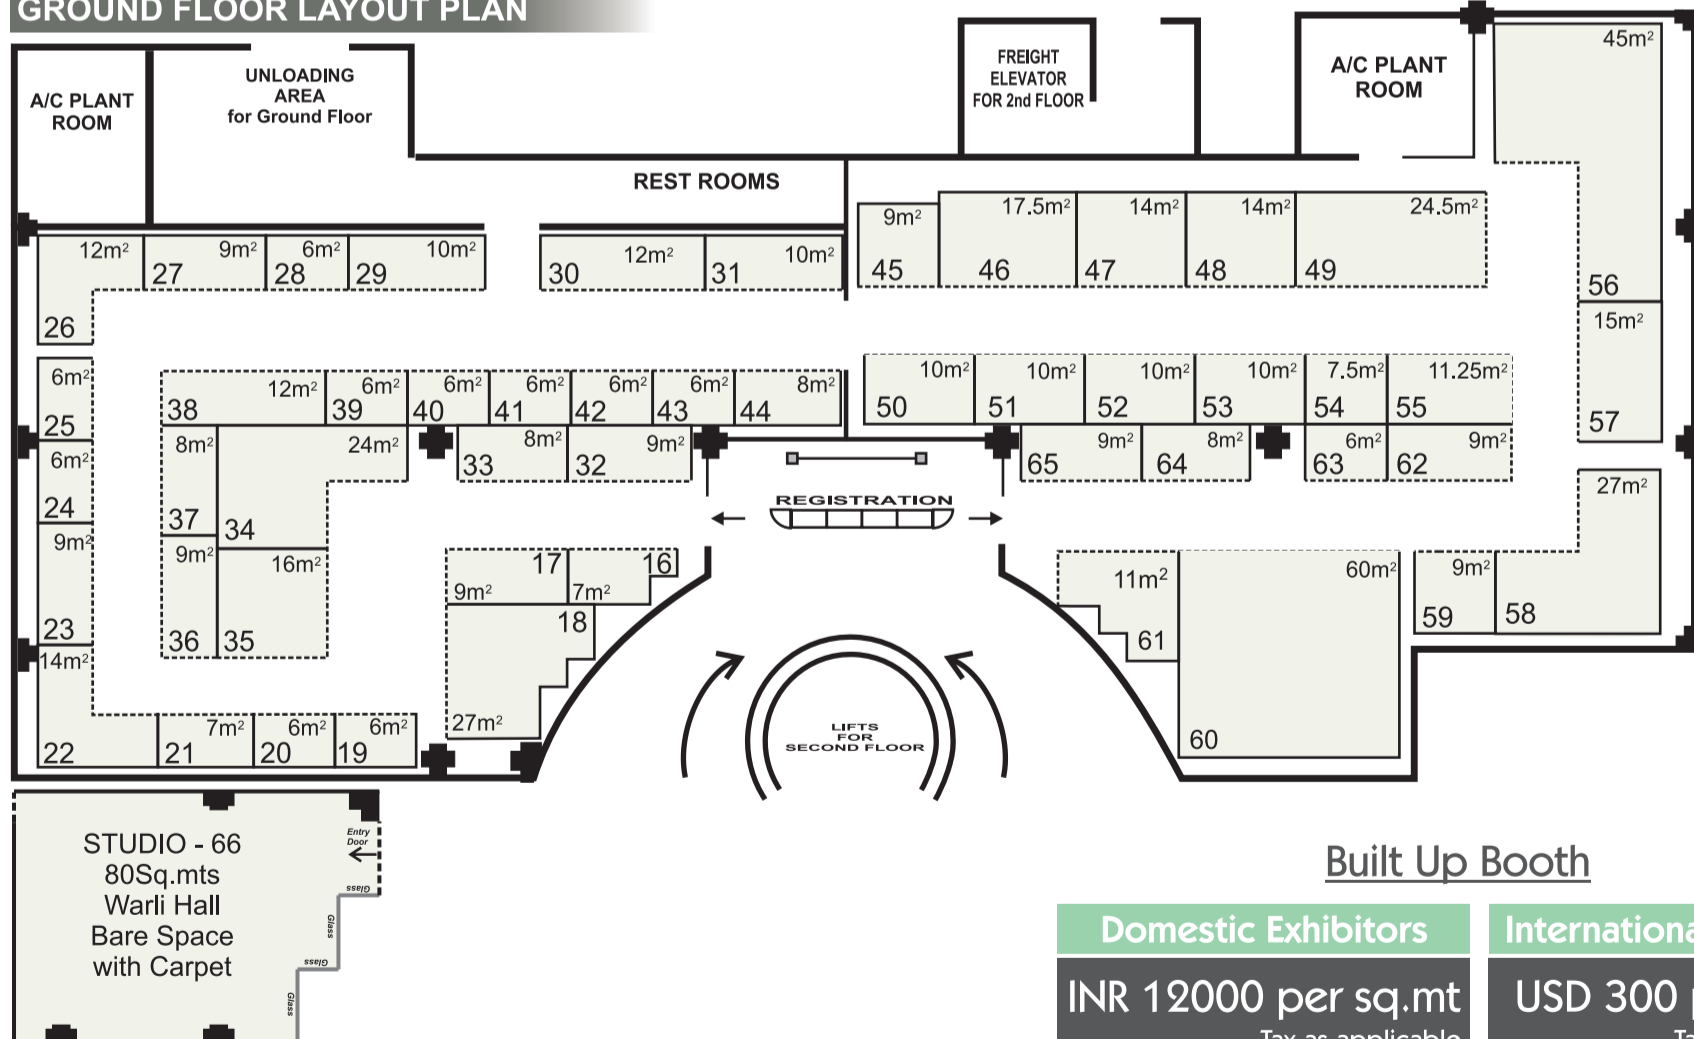

## SECOND FLOOR LAYOUT PLAN

## GROUND FLOOR LAYOUT PLAN

### Built Up Booth

Domestic Exhibitors	International Exhibitors
INR 12000 per sq.mt Tax as applicable	USD 300 per sq.mt Tax as applicable

[www.ifex.in](http://www.ifex.in)

For Booth Bookings Contact

Vijay: +91 - 93238 10153 • vijay@infairs.in / Anuj: +91 - 98675 42943 • anuj@infairs.in