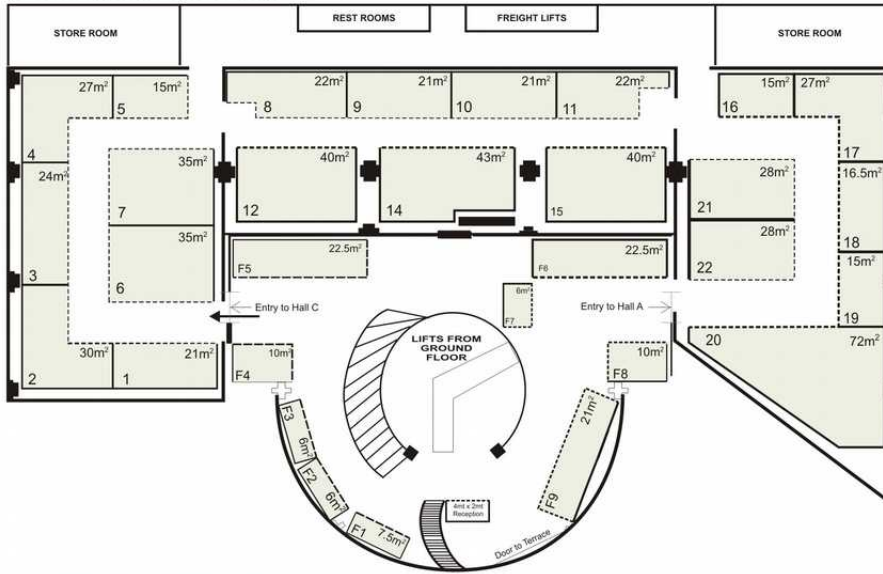

an INTRODUCTIONS event

RATES FOR PARTICIPATION

BUILT UP BOOTH

Domestic Exhibitors	International Exhibitors
INR 9000 per sq.mt Service Tax: as applicable	USD 200 per sq.mt

SHOW AT A GLANCE

- Show Name: INDIA FURNITURE EXPO 2016
- Organized By: Association of Furniture Manufacturers and Traders (INDIA)
Introduction Trade Shows Pvt. Ltd
- Show Dates: 5 - 8 August 2016
- Opening Hours: **Friday, Monday:**
10am to 3pm Open for Trade Visitors only
3pm to 7pm Open to all Visitors
Saturday, Sunday:
10am to 7pm Open to all Visitors
- Venue: Nehru Centre, Dr. Annie Beasant Road, Worli, Mumbai. INDIA
A/C Halls - 2nd Floor – A, B, C,
Ground– 1 & 2, Warli Hall.
- Scale: International
- Exhibition Size: 5,000 sq.m

SECOND FLOOR LAYOUT PLAN

GROUND FLOOR LAYOUT PLAN